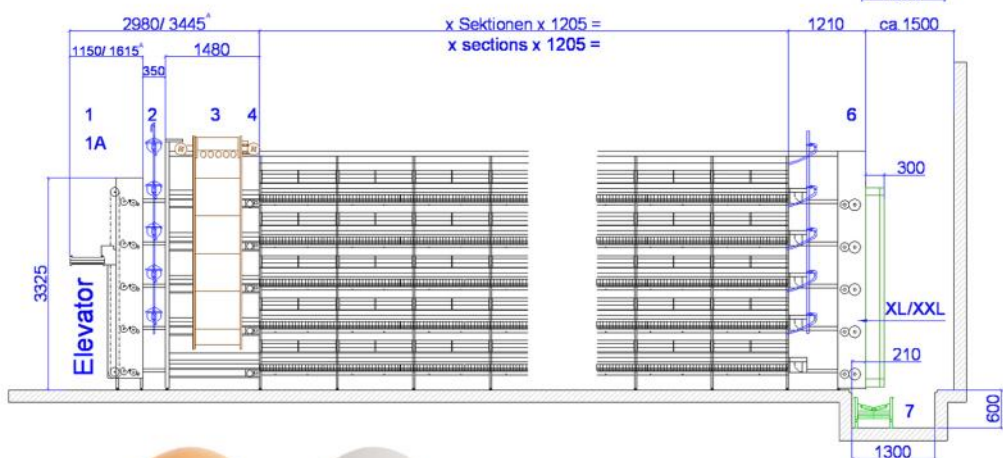

Layer Cage 640 & 690

Layer Cage 640 & 690

- Compartment length: 60,25 cm
- Compartment depth: 640/690 mm
- Compartment surface: 3.856 / 4157 mm²
- Height 6 tiers: 4,33 m
- Row width: 1,62 / 1,72 m
- Partitions: wire

Layer Cage 640 & 690

GB Egg collection – liftsystem elevator

- 1.* Elevator with simultaneous transfer
2. Watering System
3. Feed chain drive / feed hopper
4. Reverse Station
5. Reverse Station feed chain
6. Manure drive Station
7. Cross conveyor belt