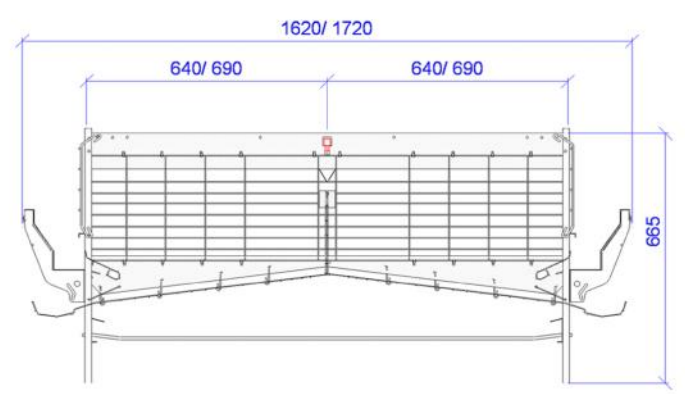

Layer Cage 640 & 690

Layer Cage 640 & 690

- Compartment length: 60,25 cm
- Compartment depth: 640/690 mm
- Compartment surface: 3.856 / 4157 mm²
- Height 6 tiers: 4,33 m
- Row width: 1,62 / 1,72 m
- Partitions: wire

Layer Cage 640 & 690

GB Egg collection – liftsystem elevator

- 1.* Elevator with simultaneous transfer
2. Watering System
3. Feed chain drive / feed hopper
4. Reverse Station
5. Reverse Station feed chain
6. Manure drive Station
7. Cross conveyor belt