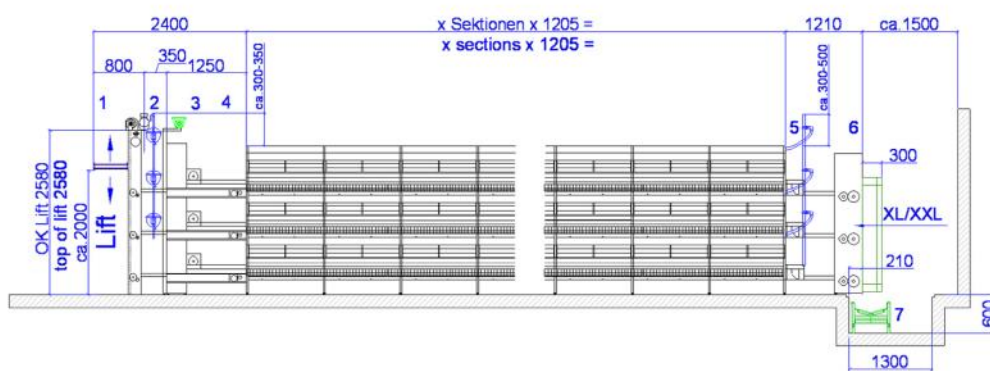

Layer Cage 640 & 690

Layer Cage 640 & 690

- Compartment length: 60,25 cm
- Compartment depth: 640/690 mm
- Compartment surface: 3.856 / 4157 mm²
- Height 6 tiers: 4,33 m
- Row width: 1,62 / 1,72 m
- Partitions: wire

Layer Cage 640 & 690

GB Egg collection – liftsystem elevator

- 1.* Elevator with simultaneous transfer
2. Watering System
3. Feed chain drive / feed hopper
4. Reverse Station
5. Reverse Station feed chain
6. Manure drive Station
7. Cross conveyor belt