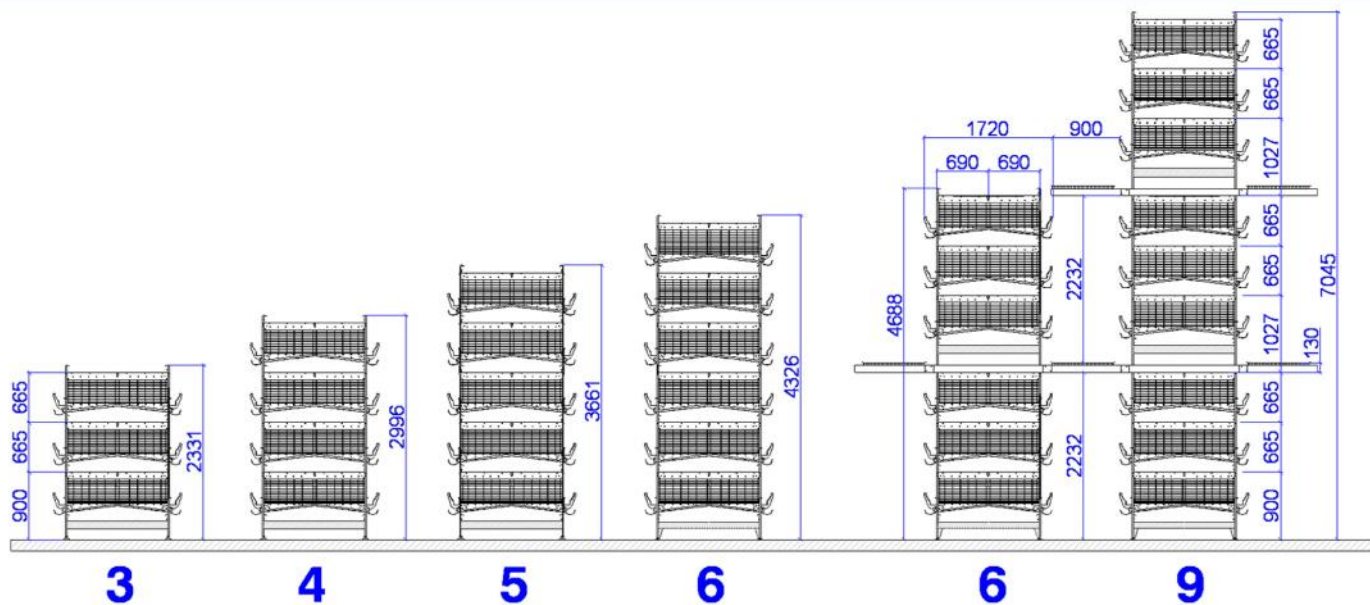

Layer Cage 640 & 690

Layer Cage 640 & 690

- Compartment length: 60,25 cm
- Compartment depth: 640/690 mm
- Compartment surface: 3.856 / 4157 mm²
- Height 6 tiers: 4,33 m
- Row width: 1,62 / 1,72 m
- Partitions: wire

Layer Cage 640 & 690

GB Egg collection – liftsystem elevator

- 1.* Elevator with simultaneous transfer
2. Watering System
3. Feed chain drive / feed hopper
4. Reverse Station
5. Reverse Station feed chain
6. Manure drive Station
7. Cross conveyor belt