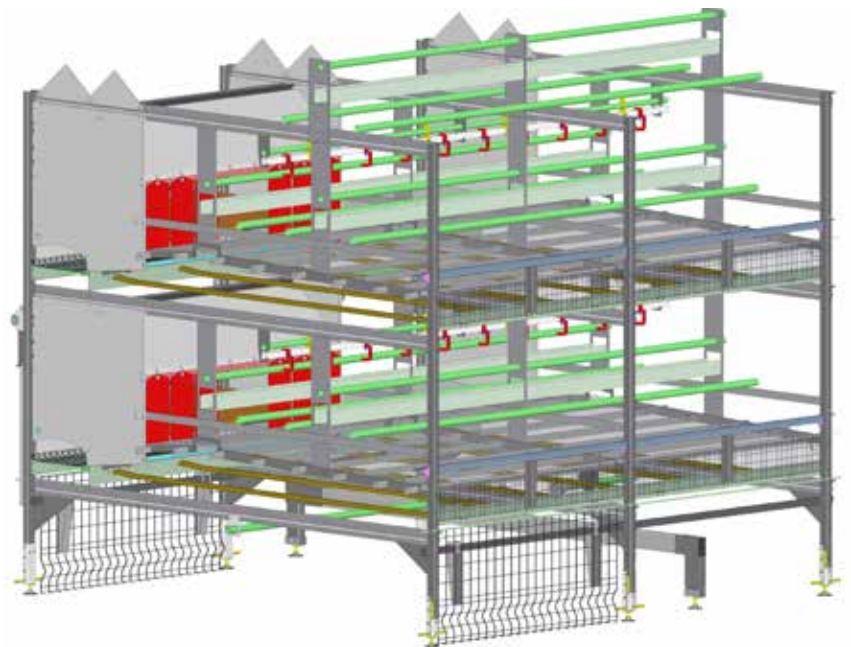

Eggcellence.
Made in Germany.

Aviary PRO 10

Compact aviary that fits any type of building

Our PRO 10 aviary is the result of our many years of experience in cage-free and organic egg production. The special system egg belts as well as the special nest design with optional automatic nest covers, and the identical equipment on all tiers guarantee easy handling for producers and hens. Its low and compact design also makes the PRO 10 interesting for existing buildings.

Low and compact housing system

Special, animal-friendly nest

Identical features on every tier

Strong and durable design

Excellent results and easy to manage

Aviary PRO 10

*Well-proven and easy to manage
aviary system for laying hens*

**SPECIAL ANIMAL-
FRIENDLY NEST DESIGN**

Section length: 1205 mm | 3'-11.4"

System height: 2300 mm | 7'-6.55"

System width: 2200 mm | 7'-2.6"

2500 mm | 8'-2.4"

Hellmann Poultry GmbH & Co. KG

Alter Flugplatz 50 · D-49377 Vechta · Germany