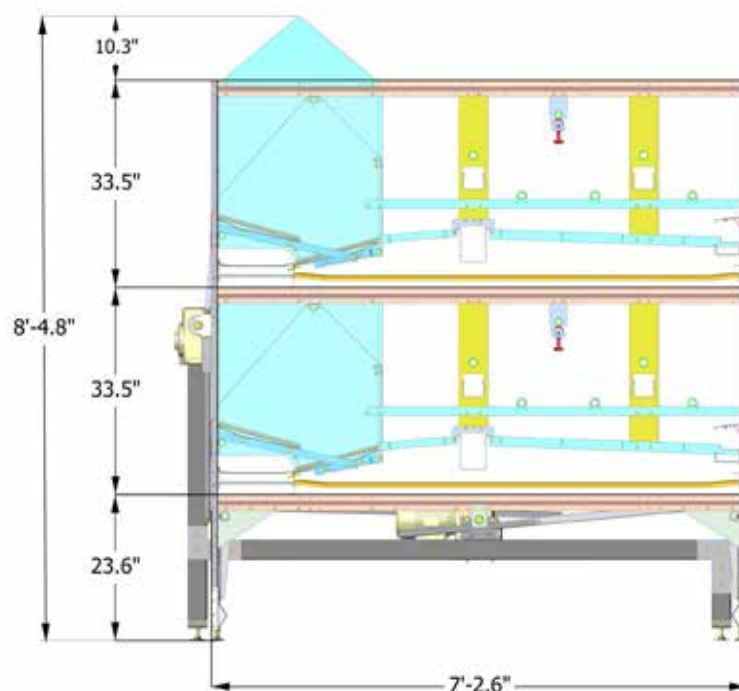

**SPECIAL ANIMAL-
FRIENDLY NEST DESIGN**

Section length: 1205 mm | 3'-11.4"

System height: 2300 mm | 7'-6.55"

System width: 2200 mm | 7'-2.6"

2500 mm | 8'-2.4"

Hellmann Poultry GmbH & Co. KG

Alter Flugplatz 50 · D-49377 Vechta · Germany