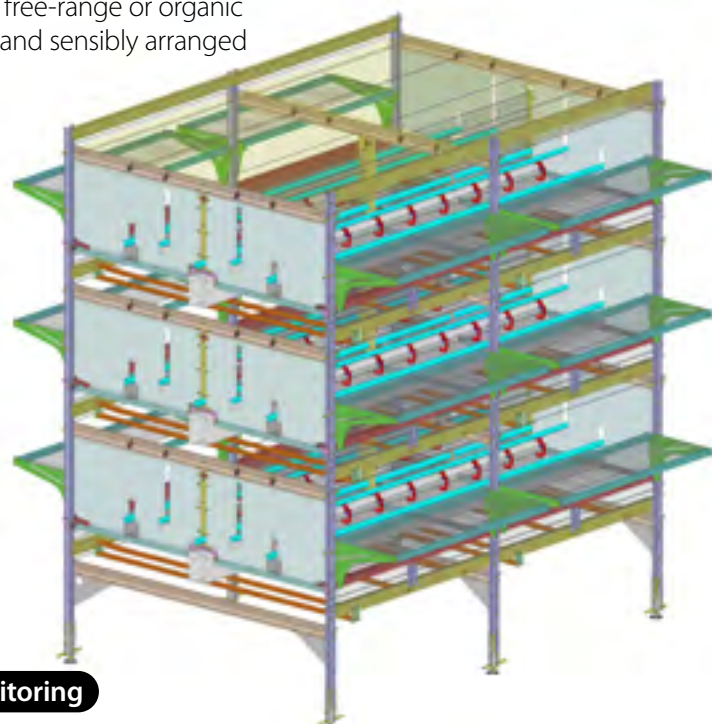

Eggcellence.
Made in Germany.

PRO Pullet

The budget-friendly starter aviary

The PRO Pullet rearing aviary was developed on the basis of suggestions made by longtime layer growers with experience in alternative growing systems. With the same layout of equipment on all levels, the birds find their way around the system very quickly.

The PRO Pullet is available in different widths to achieve the best possible stocking density for any barn floor plan. Fold-out platforms allow the birds to fly to the different tiers which prepares them optimally for floor, free-range or organic egg production conditions. Easy-to-operate sliding doors and sensibly arranged partitions simplify the process of moving birds in and out.

Available in three different widths

For individual retrofitting of existing houses

Sliding doors and foldable balcony for excellent monitoring

Smooth transition to aviary laying system

Easily adjustable

PRO Pullet

1939 mm | 6'-4.34"

Compartment length: 2410 mm | 7'-10.88"

Compartment depth: 750 mm | 29.53"

850 mm | 33.46"

*closed balcony

Hellmann Poultry GmbH & Co. KG
Alter Flugplatz 50 · D-49377 Vechta · Germany
P.O. BOX 1232 · D-49361 Vechta · Germany
Phone +49 4441 9259-0 · Fax +49 4441 9259-50