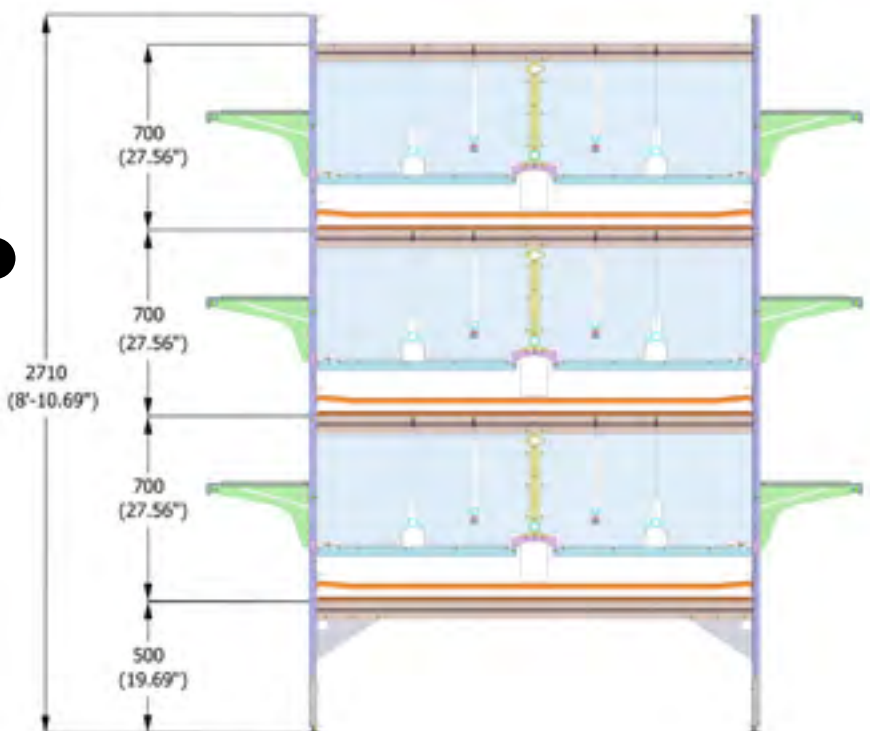

The PRO Pullet is available in different widths to achieve the best possible stocking density for any barn floor plan. Fold-out platforms allow the birds to fly to the different tiers which prepares them optimally for floor, free-range or organic egg production conditions. Easy-to-operate sliding doors and sensibly arranged partitions simplify the process of moving birds in and out.

Available in three different widths

For individual retrofitting of existing houses

Sliding doors and foldable balcony for excellent monitoring

Smooth transition to aviary laying system

Easily adjustable

PRO Pullet

Proven rearing aviary for healthy and uniform pullets

FOLDABLE BALCONY & SLIDING DOORS

Section length: 1205 mm | 3'-11.4"

System height: 2272 mm | 7'-5.45"

System width*: 1539 mm | 5'-0.59"

1739 mm | 5'-8.46"

1939 mm | 6'-4.34"

Compartment length: 2410 mm | 7'-10.88"

Compartment depth: 750 mm | 29.53"

850 mm | 33.46"

*closed balcony

Hellmann Poultry GmbH & Co. KG
Alter Flugplatz 50 · D-49377 Vechta · Germany
P.O. BOX 1232 · D-49361 Vechta · Germany
Phone +49 4441 9259-0 · Fax +49 4441 9259-50