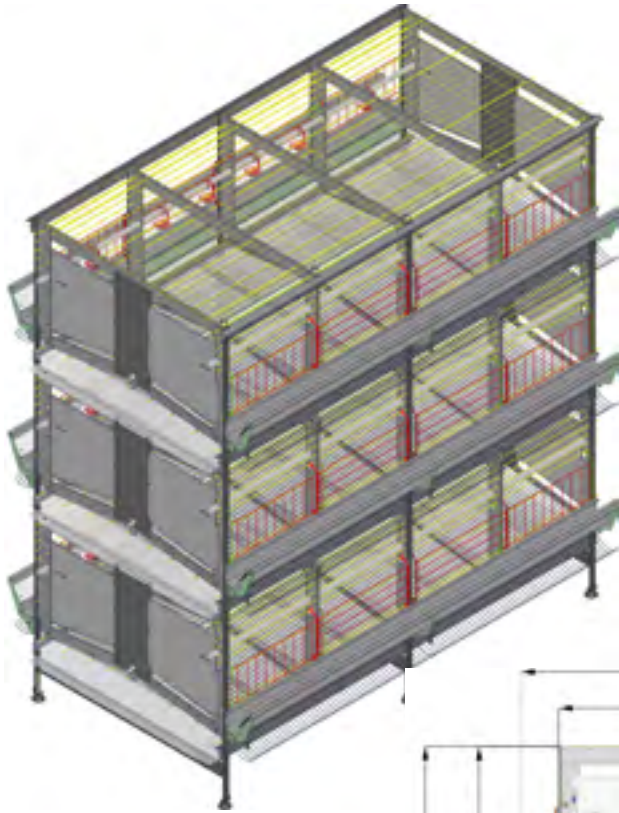

Made in Germany.

Hellmann Poultry GmbH & Co. KG • Alter Flugplatz 50 • 49377 Vechta
P.O. BOX 1232 • 49361 Vechta • Germany • Phone +49 4441 9259-0
Fax +49 4441 9259-50 • www.hellmannpoultry.com