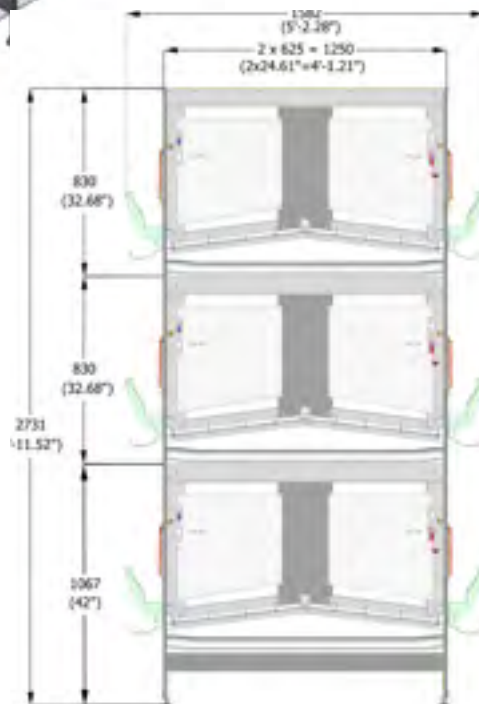

Made in Germany.

Hellmann Poultry GmbH & Co. KG • Alter Flugplatz 50 • 49377 Vechta
P.O. BOX 1232 • 49361 Vechta • Germany • Phone +49 4441 9259-0
Fax +49 4441 9259-50 • www.hellmannpoultry.com