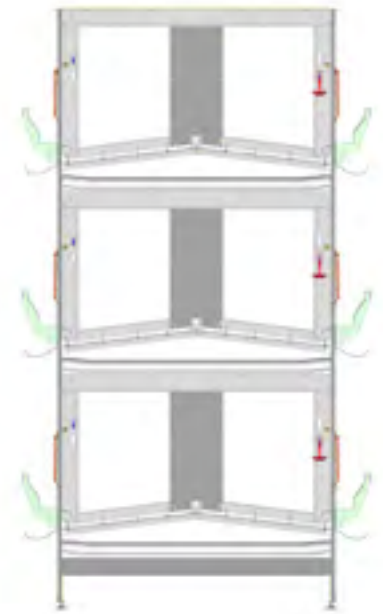

Made in Germany.

Hellmann Poultry GmbH & Co. KG • Alter Flugplatz 50 • 49377 Vechta
P.O. BOX 1232 • 49361 Vechta • Germany • Phone +49 4441 9259-0
Fax +49 4441 9259-50 • www.hellmannpoultry.com