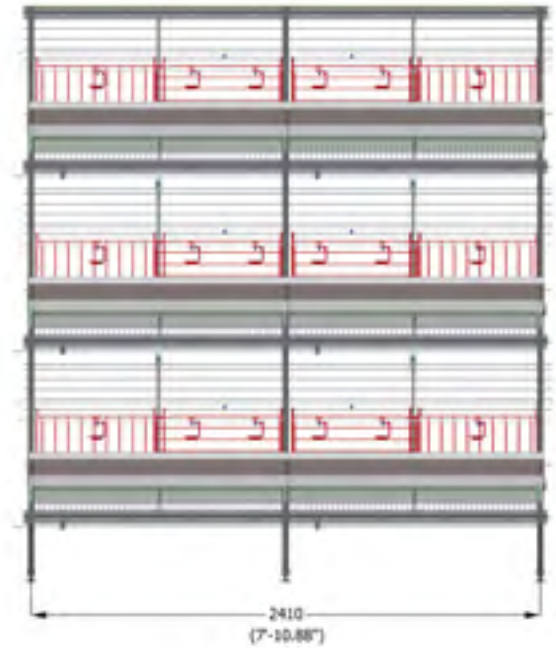

Made in Germany.

Hellmann Poultry GmbH & Co. KG • Alter Flugplatz 50 • 49377 Vechta
P.O. BOX 1232 • 49361 Vechta • Germany • Phone +49 4441 9259-0
Fax +49 4441 9259-50 • www.hellmannpoultry.com