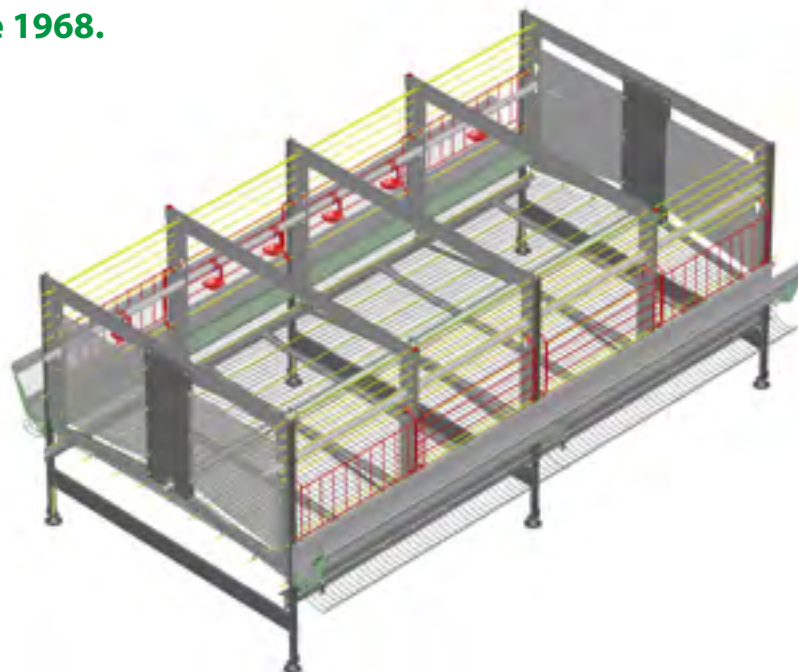

Made in Germany. Since 1968.