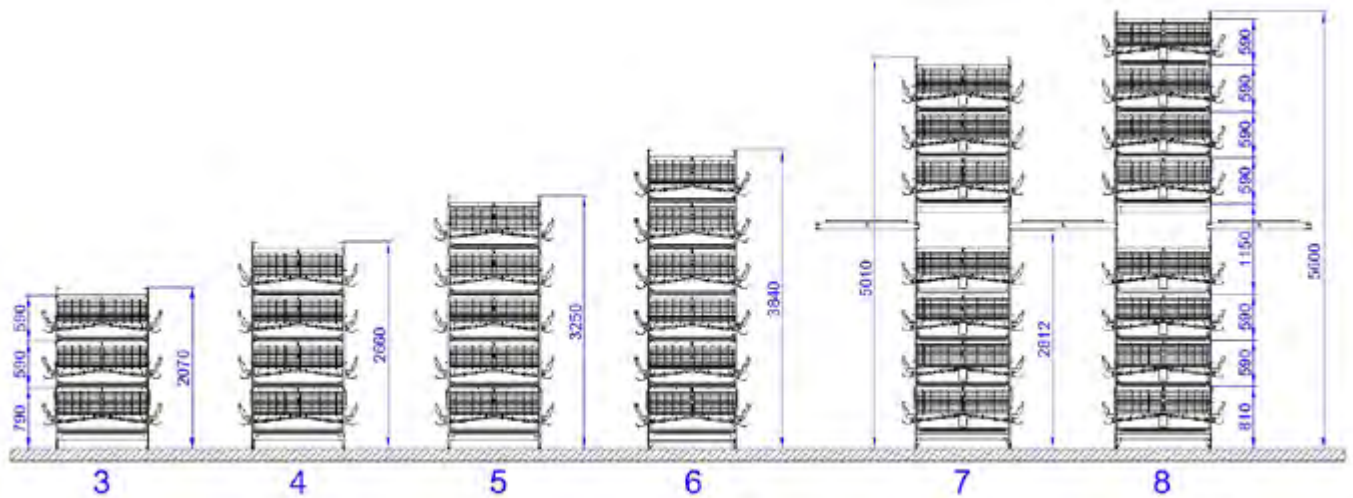

1. Egg collection - lift system elevator
  * Elevator with simultaneous transfer
2. Air channel
3. Watering system
4. Feed chain drive
5. Reverse station
6. Reverse station feed chain
7. Drive station