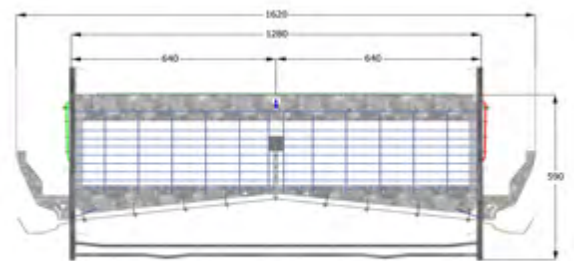

# Layer Cage 70x64

## Layer Cage 70x64

**Compartment length:** 700 mm  
**Compartment depth:** 640 mm  
**Row width:** 1.62 m  
**Compartment surface:** 4480 cm<sup>2</sup>  
**Height 6 tiers:** 4.0 m  
**Partitions:** wire