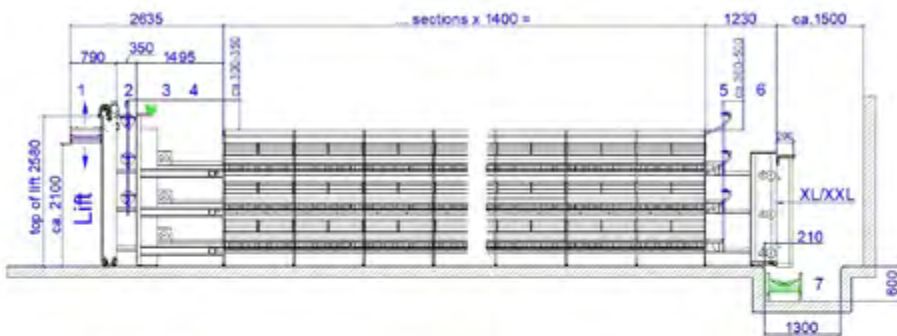

# Layer Cage 70x64

## Layer Cage 70x64

**Compartment length:** 700 mm  
**Compartment depth:** 640 mm  
**Row width:** 1.62 m  
**Compartment surface:** 4480 cm<sup>2</sup>  
**Height 6 tiers:** 4.0 m  
**Partitions:** wire

1. Three 360° stainless steel nipples
2. V-trough under the nipples
3. Flexible floor
4. Sliding doors
5. Stepable feed trough
6. Egg Saver: egg protection system

1. Egg collection - lift system elevator  
\* Elevator with simultaneous transfer
2. Air channel
3. Watering system
4. Feed chain drive
5. Reverse station
6. Reverse station feed chain
7. Drive station