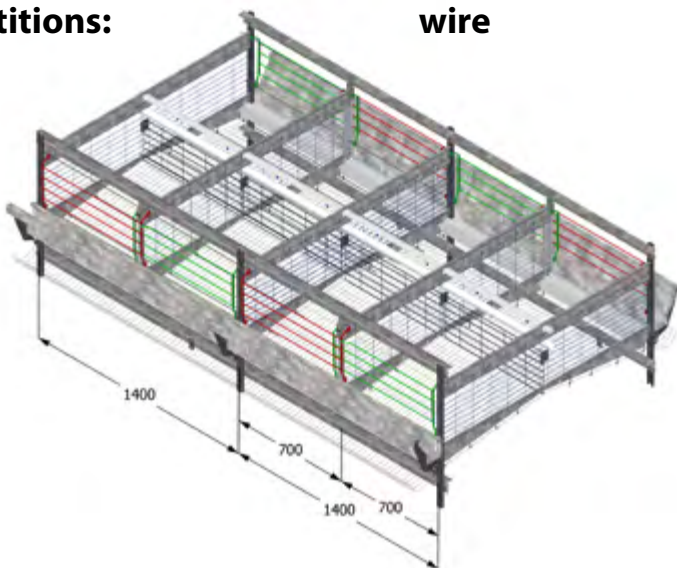

# Layer Cage 70x64

## Layer Cage 70x64

**Compartment length:** 700 mm  
**Compartment depth:** 640 mm  
**Row width:** 1.62 m  
**Compartment surface:** 4480 cm<sup>2</sup>  
**Height 6 tiers:** 4.0 m  
**Partitions:** wire

1. Three 360° stainless steel nipples
2. V-trough under the nipples
3. Flexible floor
4. Sliding doors
5. Stepable feed trough
6. Egg Saver: egg protection system

1. Egg collection - lift system elevator  
\* Elevator with simultaneous transfer
2. Air channel
3. Watering system
4. Feed chain drive
5. Reverse station
6. Reverse station feed chain
7. Drive station