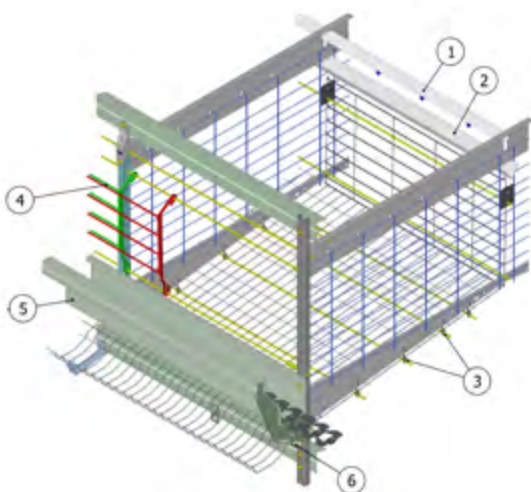

# Layer Cage 70x64

## Layer Cage 70x64

**Compartment length:** 700 mm  
**Compartment depth:** 640 mm  
**Row width:** 1.62 m  
**Compartment surface:** 4480 cm<sup>2</sup>  
**Height 6 tiers:** 4.0 m  
**Partitions:** wire

1. Three 360° stainless steel nipples
2. V-trough under the nipples
3. Flexible floor
4. Sliding doors
5. Stepable feed trough
6. Egg Saver: egg protection system

1. Egg collection - lift system elevator  
\* Elevator with simultaneous transfer
2. Air channel
3. Watering system
4. Feed chain drive
5. Reverse station
6. Reverse station feed chain
7. Drive station