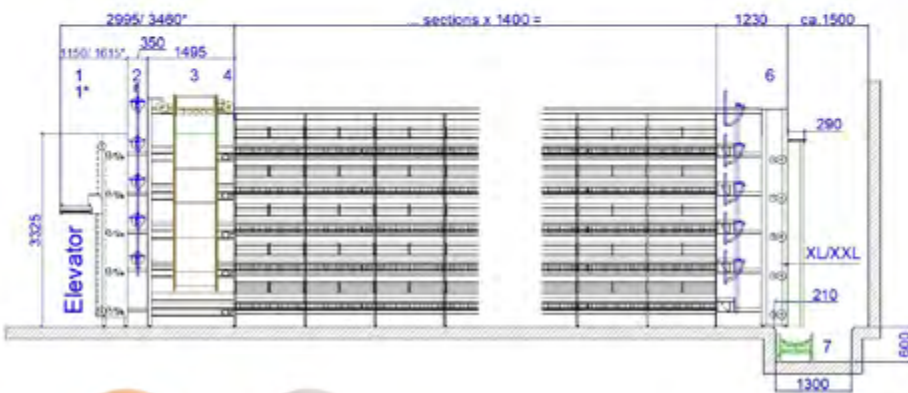

Made in Germany.

Hellmann Poultry GmbH & Co. KG • Alter Flugplatz 50 • 49377 Vechta
P.O. BOX 1232 • 49361 Vechta • Germany • Phone +49 4441 9259-0
Fax +49 4441 9259-50 • www.hellmannpoultry.com